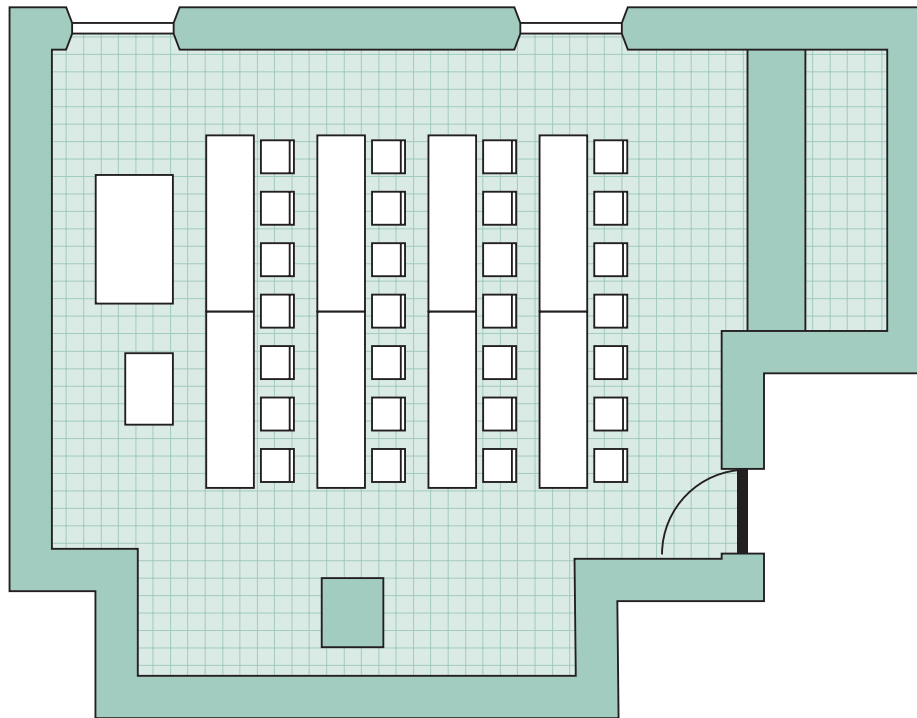

The Vaults ~ Leith

Whisky Room

Layout 1

❖ Seats 28

THE SCOTCH MALT
WHISKY SOCIETY

The Scotch Malt Whisky Society
The Vaults
Leith
Edinburgh

Please contact **The Events Team** to
discuss any other seating requirements:

t : 0131 555 2266 ❖ e : events@smws.com

The Vaults ~ Leith

Whisky Room

Layout 2

❖ Seats 40

THE SCOTCH MALT
WHISKY SOCIETY

The Scotch Malt Whisky Society
The Vaults
Leith
Edinburgh

Please contact **The Events Team** to
discuss any other seating requirements: