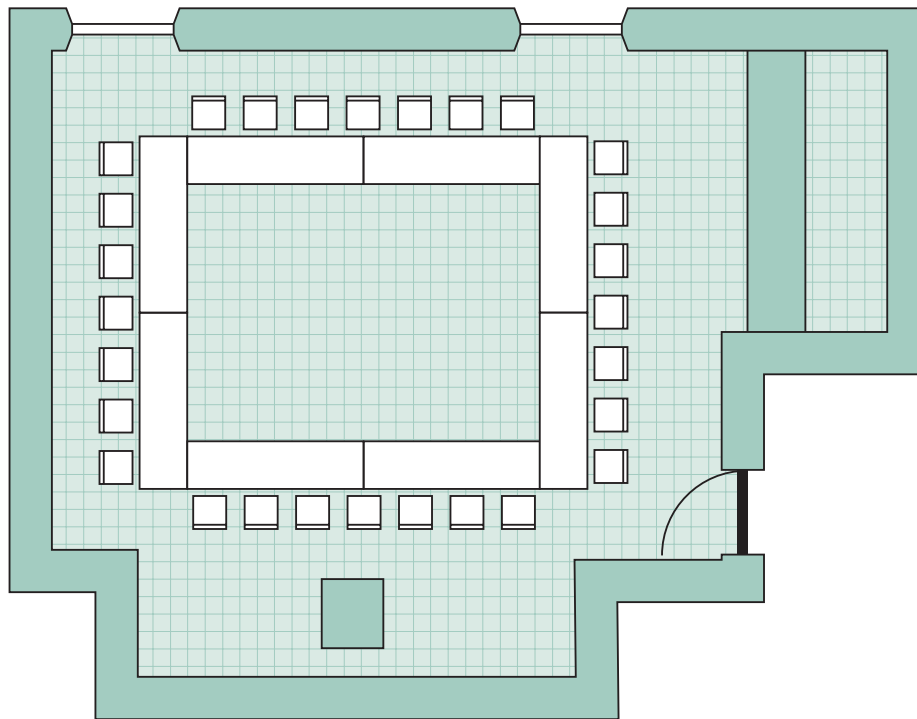

The Vaults ~ Leith

Whisky Room

Layout 1

❖ Seats 28

THE SCOTCH MALT
WHISKY SOCIETY

The Scotch Malt Whisky Society
The Vaults
Leith
Edinburgh

Please contact **The Events Team** to
discuss any other seating requirements:

t : 0131 555 2266 ❖ e : events@smws.com

The Vaults ~ Leith

Whisky Room

Layout 2

❖ Seats 40

THE SCOTCH MALT
WHISKY SOCIETY

The Scotch Malt Whisky Society
The Vaults
Leith
Edinburgh

Please contact **The Events Team** to
discuss any other seating requirements:

t : 0131 555 2266 ❖ e : events@smws.com

The Vaults ~ Leith

Whisky Room

Layout 3

❖ Seats 28

THE SCOTCH MALT
WHISKY SOCIETY

The Scotch Malt Whisky Society
The Vaults
Leith
Edinburgh

Please contact **The Events Team** to
discuss any other seating requirements: