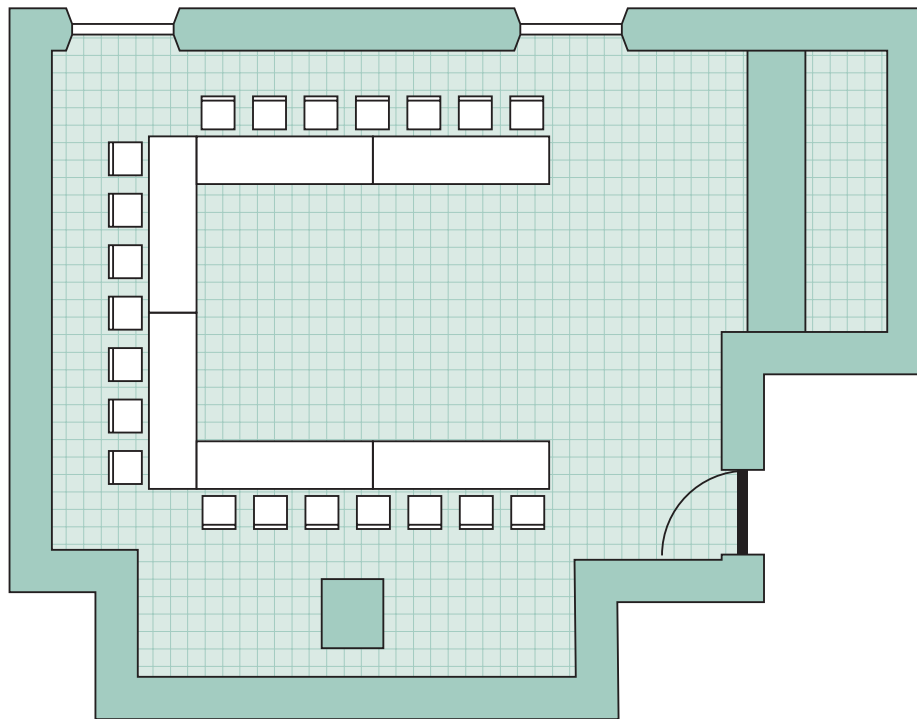

t : 0131 555 2266 ❖ e : events@smws.com

The Vaults ~ Leith

Whisky Room

Layout 4

❖ Seats 35

THE SCOTCH MALT
WHISKY SOCIETY

The Scotch Malt Whisky Society
The Vaults
Leith
Edinburgh

Please contact **The Events Team** to
discuss any other seating requirements:

t : 0131 555 2266 ❖ e : events@smws.com

The Vaults ~ Leith

Whisky Room

Layout

❖ Seats 21

THE SCOTCH MALT
WHISKY SOCIETY

The Scotch Malt Whisky Society
The Vaults
Leith
Edinburgh

Please contact **The Events Team** to
discuss any other seating requirements: