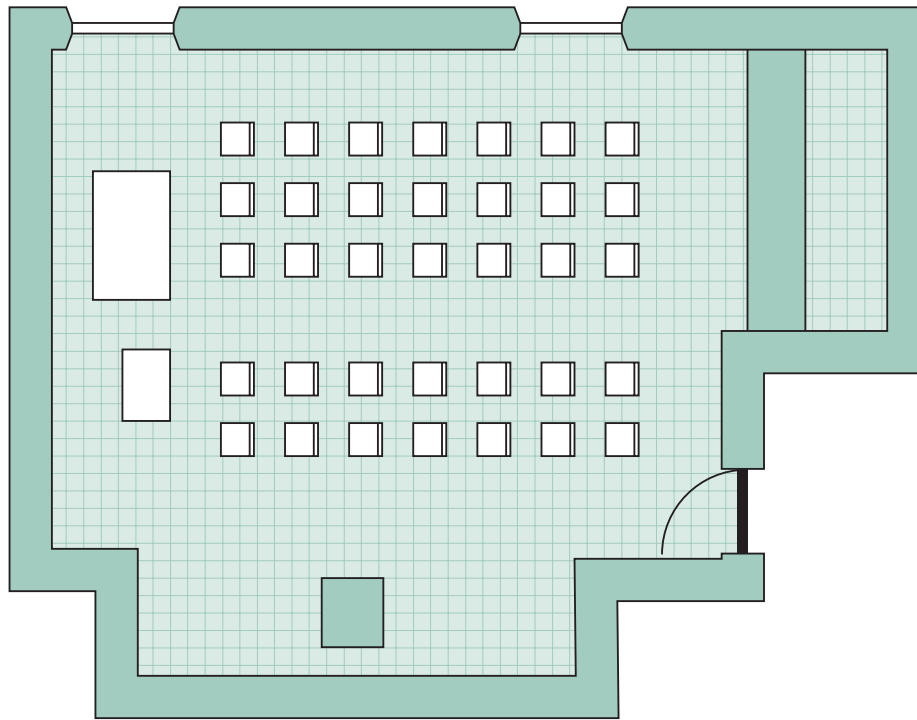

t : 0131 555 2266 ❖ e : events@smws.com

The Vaults ~ Leith

Whisky Room

Layout 3

❖ Seats 28

THE SCOTCH MALT
WHISKY SOCIETY

The Scotch Malt Whisky Society
The Vaults
Leith
Edinburgh

Please contact **The Events Team** to
discuss any other seating requirements:

t : 0131 555 2266 ❖ e : events@smws.com

The Vaults ~ Leith

Whisky Room

Layout 4

❖ Seats 35

THE SCOTCH MALT
WHISKY SOCIETY

The Scotch Malt Whisky Society
The Vaults
Leith
Edinburgh

Please contact **The Events Team** to
discuss any other seating requirements: