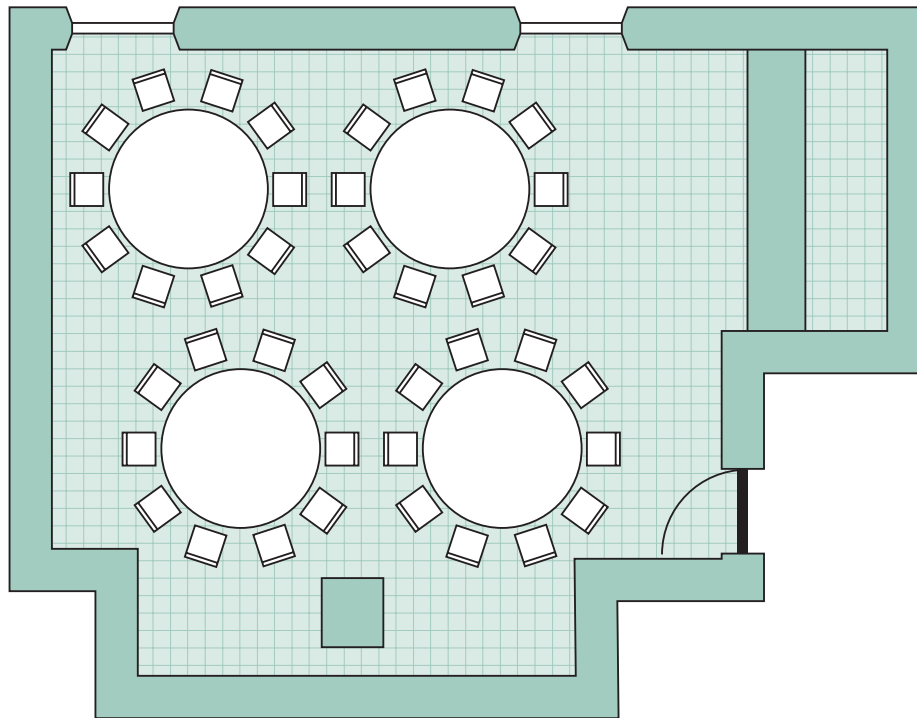

The Vaults ~ Leith

Whisky Room

Layout 1

❖ Seats 28

THE SCOTCH MALT
WHISKY SOCIETY

The Scotch Malt Whisky Society
The Vaults
Leith
Edinburgh

Please contact **The Events Team** to
discuss any other seating requirements:

t : 0131 555 2266 ❖ e : events@smws.com

The Vaults ~ Leith

Whisky Room

Layout 2

❖ Seats 40

THE SCOTCH MALT
WHISKY SOCIETY

The Scotch Malt Whisky Society
The Vaults
Leith
Edinburgh

Please contact **The Events Team** to
discuss any other seating requirements: