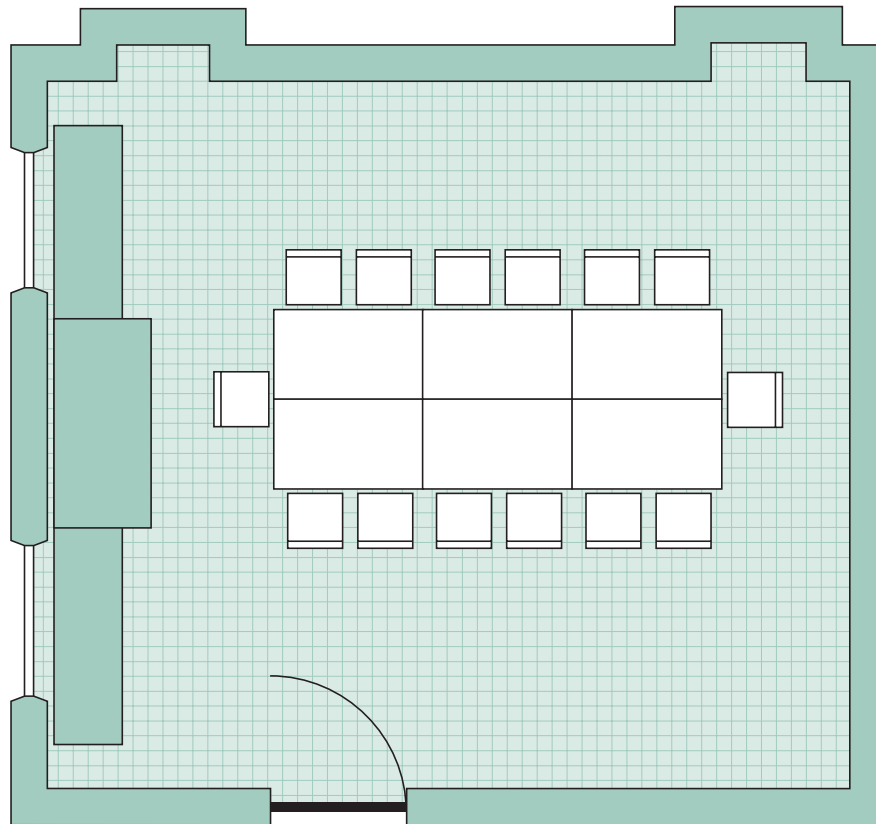

The Vaults ~ Leith

Tasting Room

Layout 1

❖ Seats 18

THE SCOTCH MALT
WHISKY SOCIETY

The Scotch Malt Whisky Society
The Vaults
Leith
Edinburgh

Please contact **The Events Team** to
discuss any other seating requirements:

t : 0131 555 2266 ❖ e : events@smws.com

The Vaults ~ Leith

Tasting Room

Layout 2

❖ Seats 14

THE SCOTCH MALT
WHISKY SOCIETY

The Scotch Malt Whisky Society
The Vaults
Leith
Edinburgh

Please contact **The Events Team** to
discuss any other seating requirements: