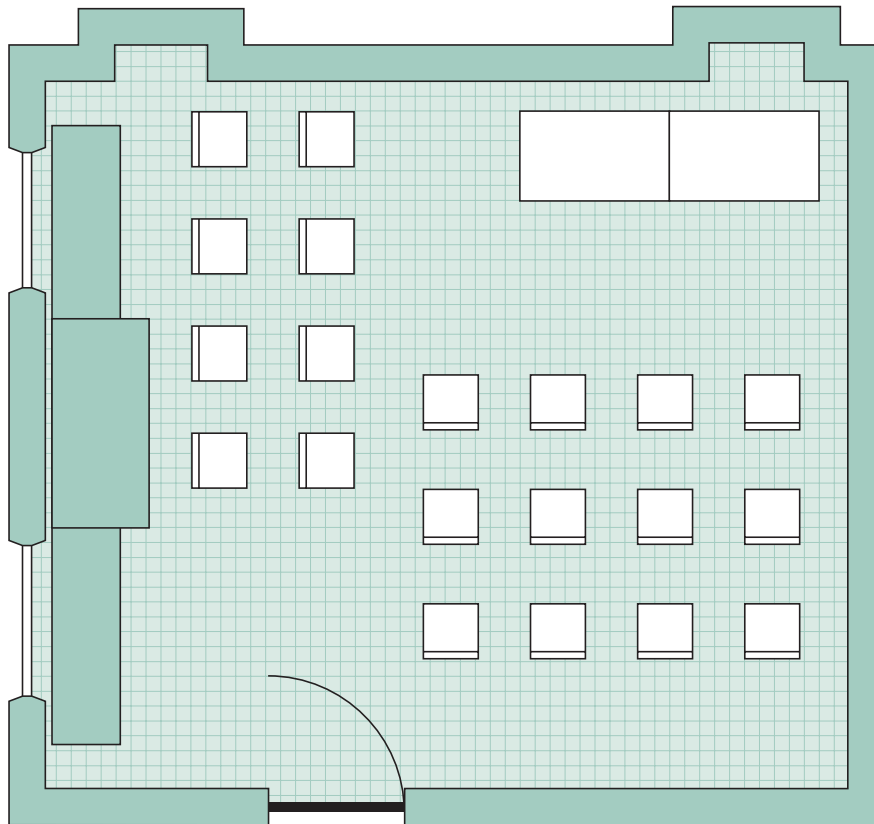

t : 0131 555 2266 ❖ e : events@smws.com

The Vaults ~ Leith

Tasting Room

Layout 3

❖ Accommodates xx

THE SCOTCH MALT
WHISKY SOCIETY

The Scotch Malt Whisky Society
The Vaults
Leith
Edinburgh

Please contact **The Events Team** to
discuss any other seating requirements:

t : 0131 555 2266 ❖ e : events@smws.com

The Vaults ~ Leith

Tasting Room

Layout 4

❖ Seats 20

THE SCOTCH MALT
WHISKY SOCIETY

The Scotch Malt Whisky Society
The Vaults
Leith
Edinburgh

Please contact **The Events Team** to
discuss any other seating requirements: