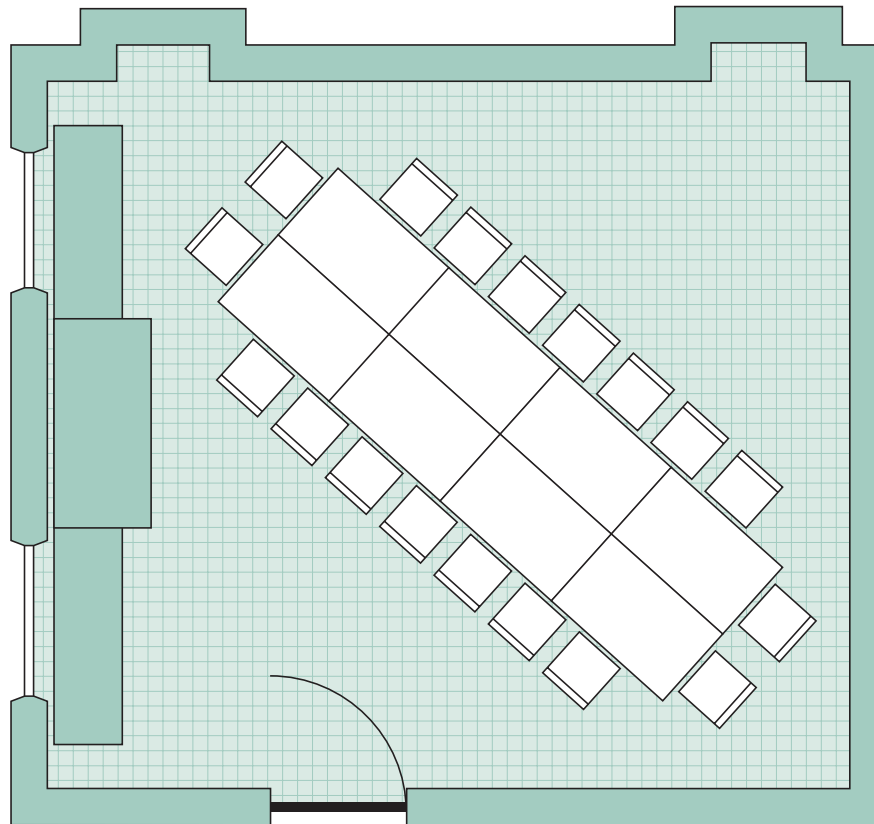

The Vaults ~ Leith

Tasting Room

Layout 1

❖ Seats 18

THE SCOTCH MALT
WHISKY SOCIETY

The Scotch Malt Whisky Society
The Vaults
Leith
Edinburgh

Please contact **The Events Team** to
discuss any other seating requirements:

t : 0131 555 2266 ❖ e : events@smws.com

The Vaults ~ Leith

Tasting Room

Layout 2

❖ Seats 14

THE SCOTCH MALT
WHISKY SOCIETY

The Scotch Malt Whisky Society
The Vaults
Leith
Edinburgh

Please contact **The Events Team** to
discuss any other seating requirements: