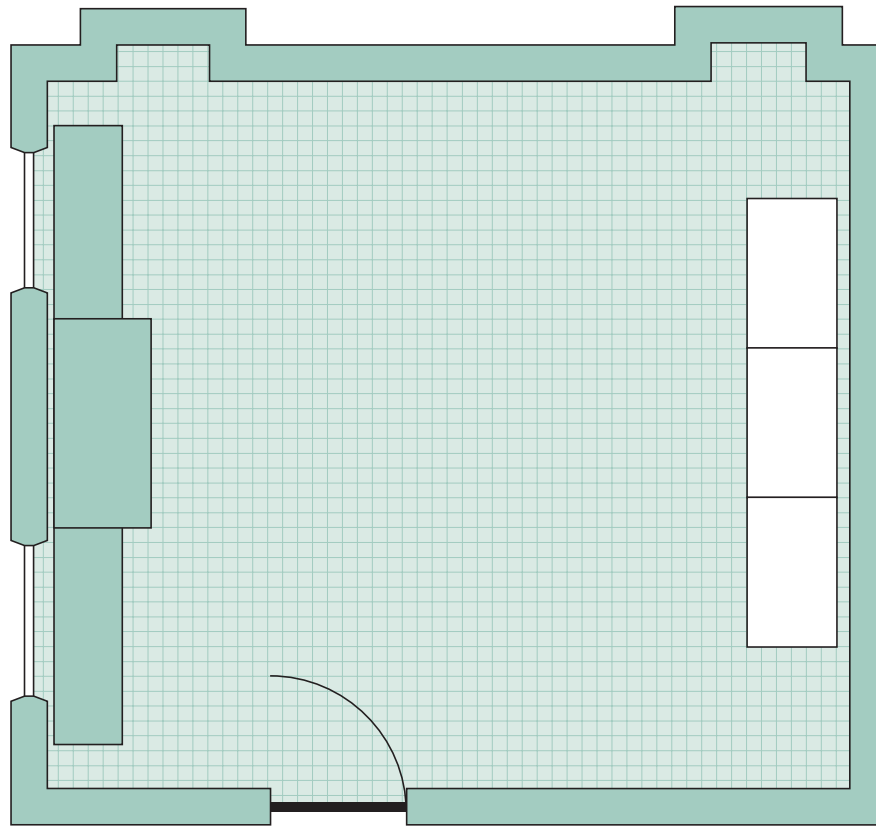

The Vaults ~ Leith

Tasting Room

Layout 3

❖ Accommodates xx

THE SCOTCH MALT
WHISKY SOCIETY

The Scotch Malt Whisky Society
The Vaults
Leith
Edinburgh

Please contact **The Events Team** to
discuss any other seating requirements:

t : 0131 555 2266 ❖ e : events@smws.com