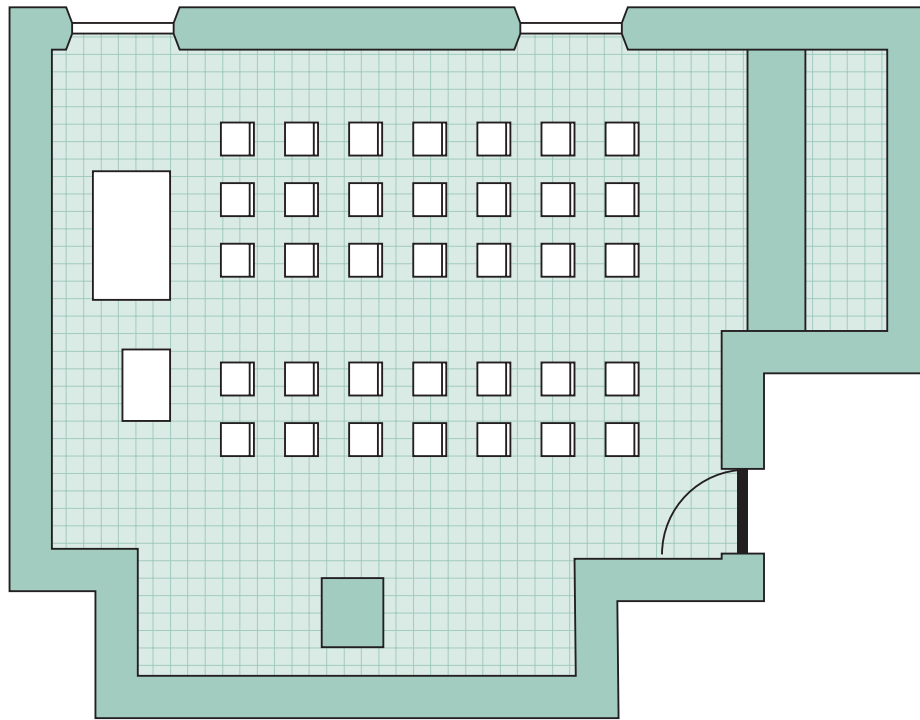

t : 0131 555 2266 ❖ e : events@smws.com

The Vaults ~ Leith

Whisky Room

Layout 3

❖ Seats 28

THE SCOTCH MALT
WHISKY SOCIETY

The Scotch Malt Whisky Society
The Vaults
Leith
Edinburgh

Please contact **The Events Team** to
discuss any other seating requirements:

t : 0131 555 2266 ❖ e : events@smws.com

The Vaults ~ Leith

Whisky Room

Layout 4

❖ Seats 35

THE SCOTCH MALT
WHISKY SOCIETY

The Scotch Malt Whisky Society
The Vaults
Leith
Edinburgh

Please contact **The Events Team** to
discuss any other seating requirements: