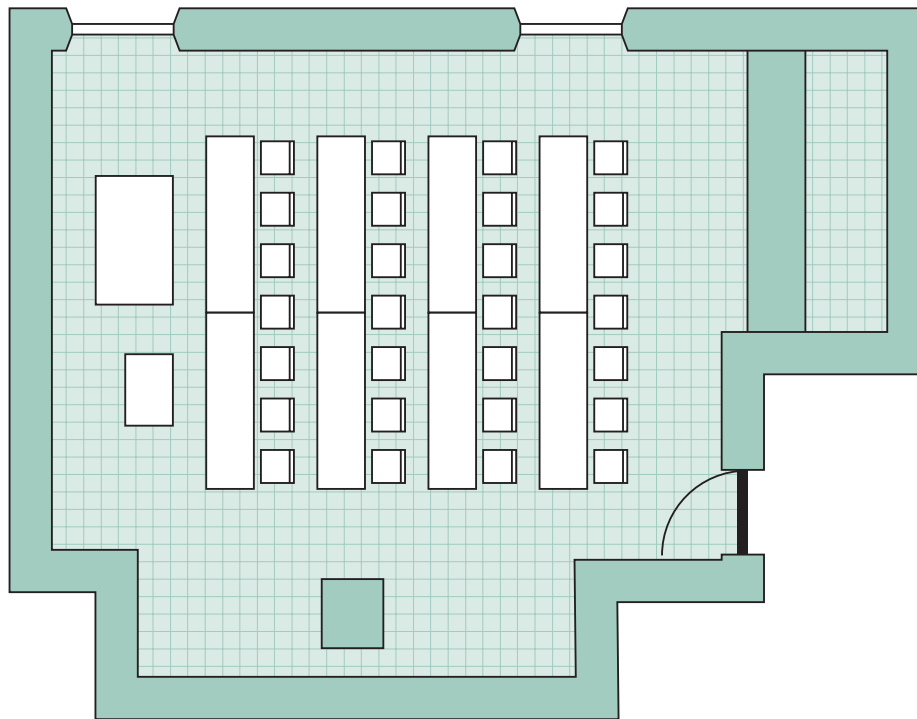

The Vaults ~ Leith

Whisky Room

Layout 1

❖ Seats 28

THE SCOTCH MALT
WHISKY SOCIETY

The Scotch Malt Whisky Society
The Vaults
Leith
Edinburgh

Please contact **The Events Team** to
discuss any other seating requirements:

t : 0131 555 2266 ❖ e : events@smws.com

The Vaults ~ Leith

Whisky Room

Layout 2

❖ Seats 40

THE SCOTCH MALT
WHISKY SOCIETY

The Scotch Malt Whisky Society
The Vaults
Leith
Edinburgh

Please contact **The Events Team** to
discuss any other seating requirements: