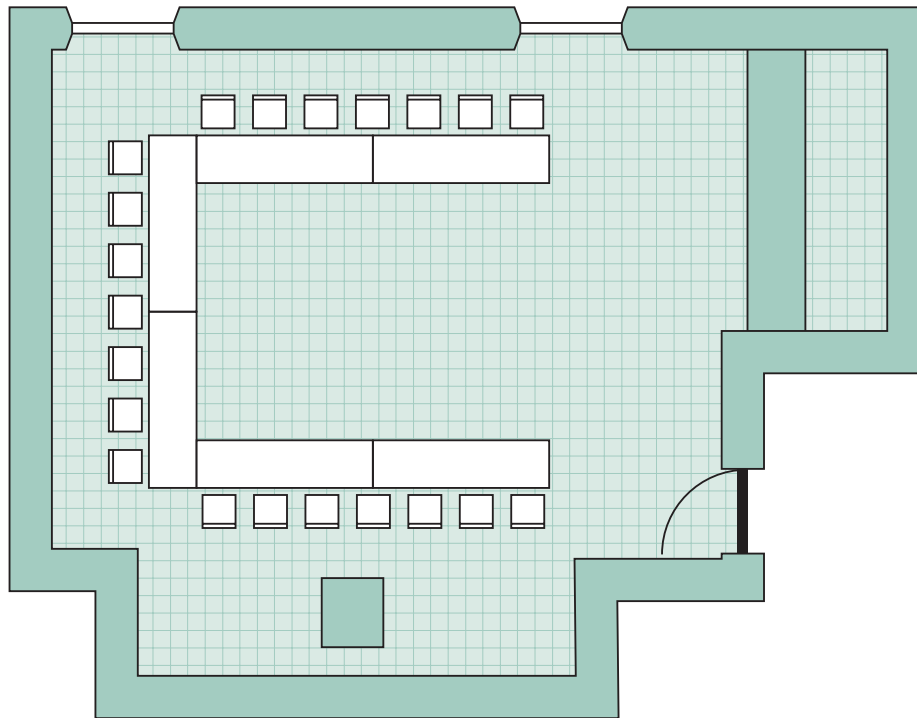

t : 0131 555 2266 ❖ e : events@smws.com

The Vaults ~ Leith

Whisky Room

Layout 4

❖ Seats 35

THE SCOTCH MALT
WHISKY SOCIETY

The Scotch Malt Whisky Society
The Vaults
Leith
Edinburgh

Please contact **The Events Team** to
discuss any other seating requirements:

t : 0131 555 2266 ❖ e : events@smws.com

The Vaults ~ Leith

Whisky Room

Layout

❖ Seats 21

THE SCOTCH MALT
WHISKY SOCIETY

The Scotch Malt Whisky Society
The Vaults
Leith
Edinburgh

Please contact **The Events Team** to
discuss any other seating requirements: