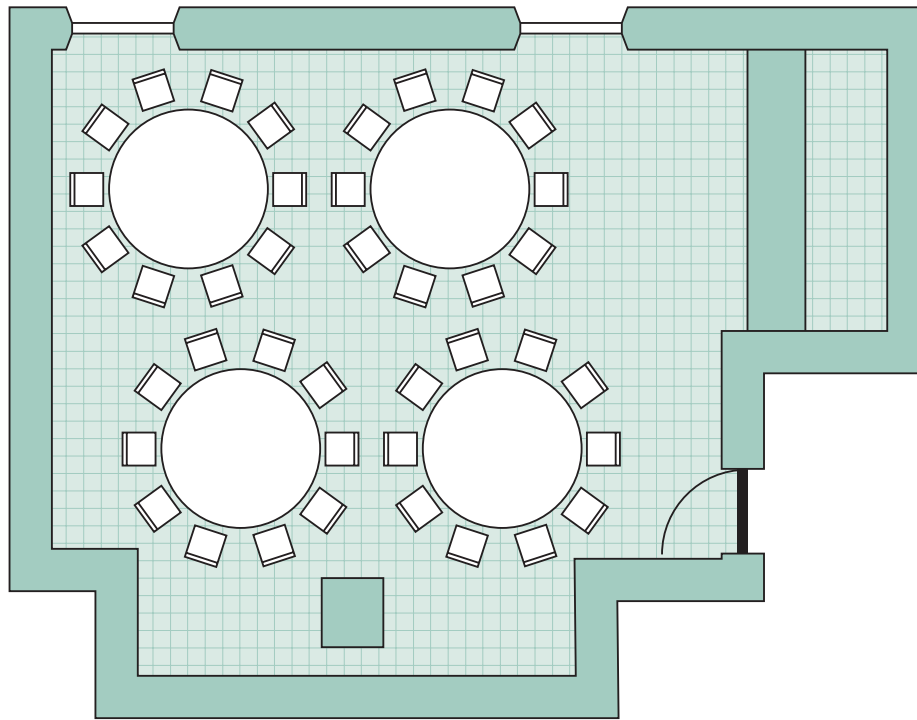

The Vaults ~ Leith

Whisky Room

Layout 1

❖ Seats 28

THE SCOTCH MALT
WHISKY SOCIETY

The Scotch Malt Whisky Society
The Vaults
Leith
Edinburgh

Please contact **The Events Team** to
discuss any other seating requirements:

t : 0131 555 2266 ❖ e : events@smws.com

The Vaults ~ Leith

Whisky Room

Layout 2

❖ Seats 40

THE SCOTCH MALT
WHISKY SOCIETY

The Scotch Malt Whisky Society
The Vaults
Leith
Edinburgh

Please contact **The Events Team** to
discuss any other seating requirements: