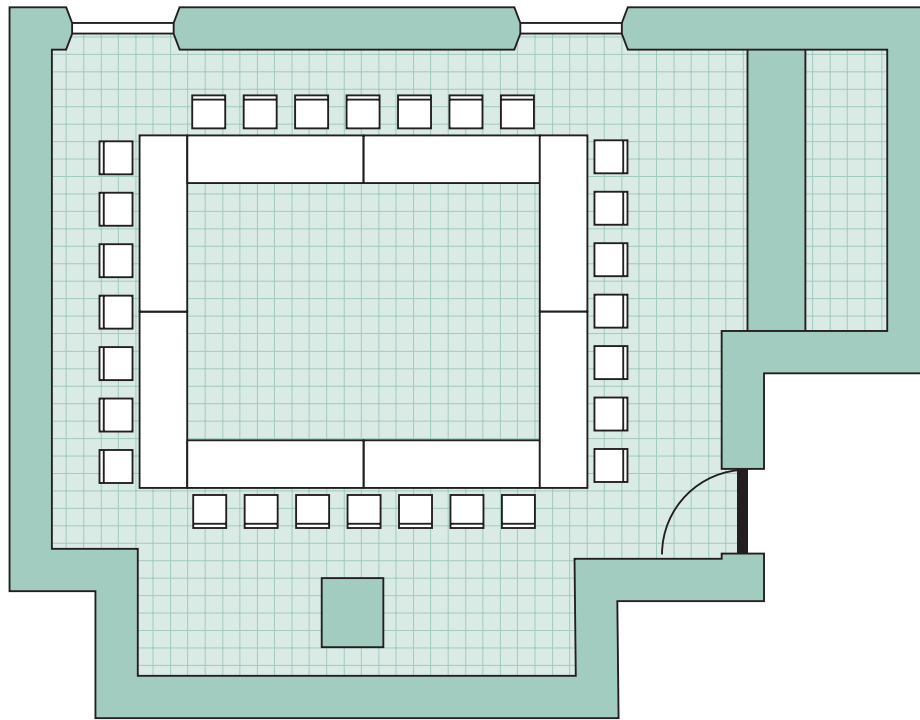

The Vaults ~ Leith

Whisky Room

Layout 1

❖ Seats 28

THE SCOTCH MALT
WHISKY SOCIETY

The Scotch Malt Whisky Society
The Vaults
Leith
Edinburgh

Please contact **The Events Team** to
discuss any other seating requirements:

t : 0131 555 2266 ❖ e : events@smws.com

The Vaults ~ Leith

Whisky Room

Layout 2

❖ Seats 40

THE SCOTCH MALT
WHISKY SOCIETY

The Scotch Malt Whisky Society
The Vaults
Leith
Edinburgh

Please contact **The Events Team** to
discuss any other seating requirements:

t : 0131 555 2266 ❖ e : events@smws.com

The Vaults ~ Leith

Whisky Room

Layout 3

❖ Seats 28

THE SCOTCH MALT
WHISKY SOCIETY

The Scotch Malt Whisky Society
The Vaults
Leith
Edinburgh

Please contact **The Events Team** to
discuss any other seating requirements: